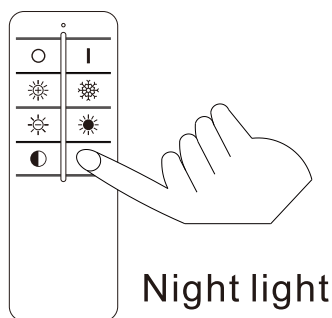

2~3s

OFF

ON

LM↑

LM↓

6000K
3000K
4500K

Night light

6000K
3000K

6000K
3000K

ON

OFF

ON

OFF

ON

OFF

ON