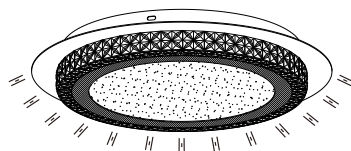

Reset remote control

ON

2~3s

OFF

ON

LM↑

LM↓

6000K
3000K
4500K

Night light

6000K
3000K

6000K
3000K

ON

OFF

ON

OFF

ON

OFF

ON

4500K

3000K

6000K

Night light