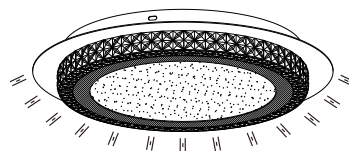

Reset remote control

ON

2~3s

OFF

ON

LM↑

LM↓

6000K
3000K
4500K

Night light

6000K
3000K

6000K
3000K

ON

OFF

ON

OFF

ON

OFF

ON

4500K

3000K

6000K

Night light