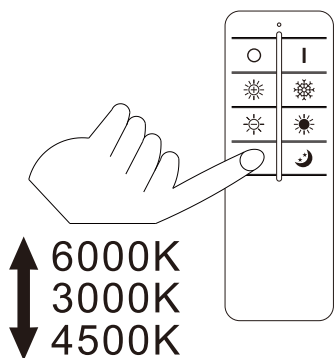

2~3s

OFF

ON

LM↑

LM↓

6000K
3000K
4500K

Night light

6000K
3000K

6000K
3000K

ON

OFF

ON

OFF

ON

OFF

ON